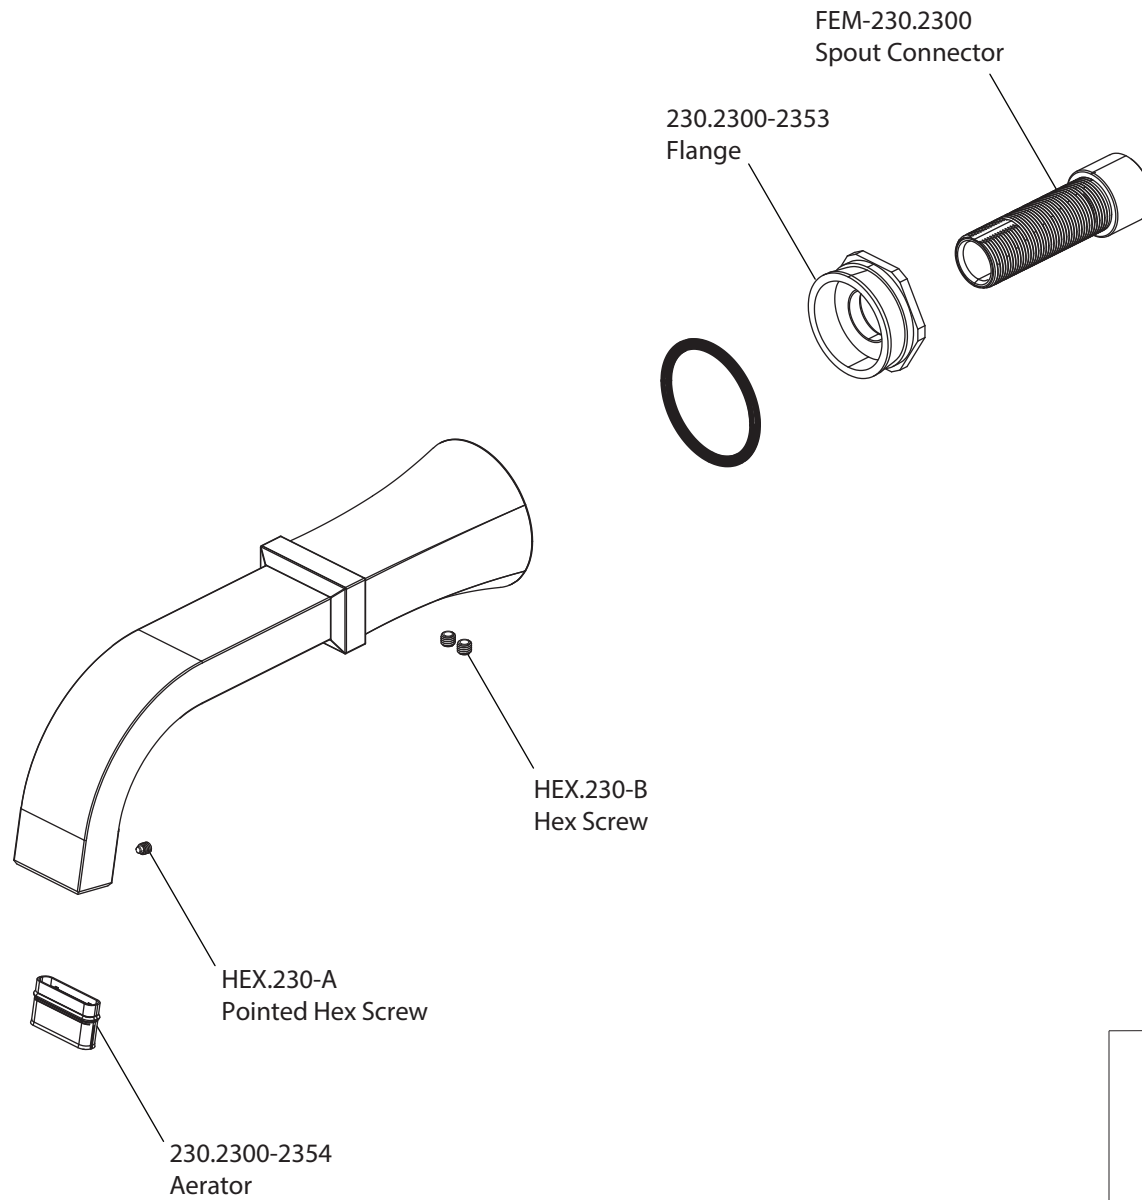

# Product Parts Breakdown

**isenberg**  
innovation+design

230.2300

Ver 2.54